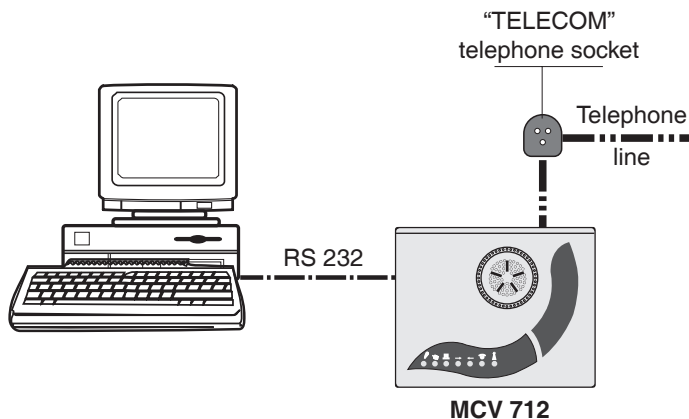

7. CONNECTIONS

MCV 712 is compatible with most pre-existing COSTER modems

WARNING: COMMUNICATION WITH PRE-EXISTING COSTER MODEMS

MCV 712 is compatible with most pre-existing COSTER modems.

For MPD 612 and MPF 612 modems, which have to operate with COSTER CALL TONE, because they operate with lines shared with other users (e.g. other modems and faxes), it is necessary to contact the COSTER technical service in order to find a solution also for these applications.

To record voice messages it is advisable to operate to use the integrated microphone in a noise-free room.

Amendment to data sheet

Date	Revision n.	Page	Section	Amenment description	Firmware version	Software version
10.05.10 MM	01	1 - 2	vari	New photograph		
09.12.10 MM	02	1	1. APPLICATION	Clarifications added to the "Warning" section.		

Head Office & Sales
Via San G.B. De La Salle, 4/a
20132 - Milano
Orders
Reg. Off. Central & Southern
Via S. Longanesi, 14
00146 - Roma
Shipping
Via Gen. Treboldi, 190/192
25048 - Edolo (BS)
E-mail: info@coster.info
Tel. +39 022722121
Fax +39 022593645
Fax +39 0227221239
Tel. +39 065573330
Fax +39 065566517
Tel. +39 0364773200
Tel. +39 0364773202
Web: www.coster.eu

D 33356