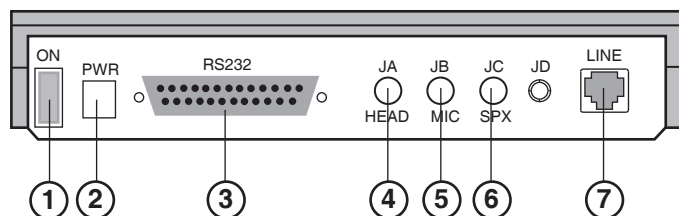

2. ACCESSORIES PROVIDED

With the modem are supplied:

- 1 external power transformer;
- 1 telephone cable fitted with a type RJ11 plug and with 1 three-pole plug to connect to the telephone network and to a parallel telephone;
- 1 RS232 serial cable.

4. REAR VIEW

- 1 - On-Off switch
- 2 - Power supply
- 3 - RS 232 serial port (25 poles)
- 4 - Output jack for earphones
- 5 - Input jack for microphone
- 6 - Input jack for loudspeaker
- 7 - Telephone line